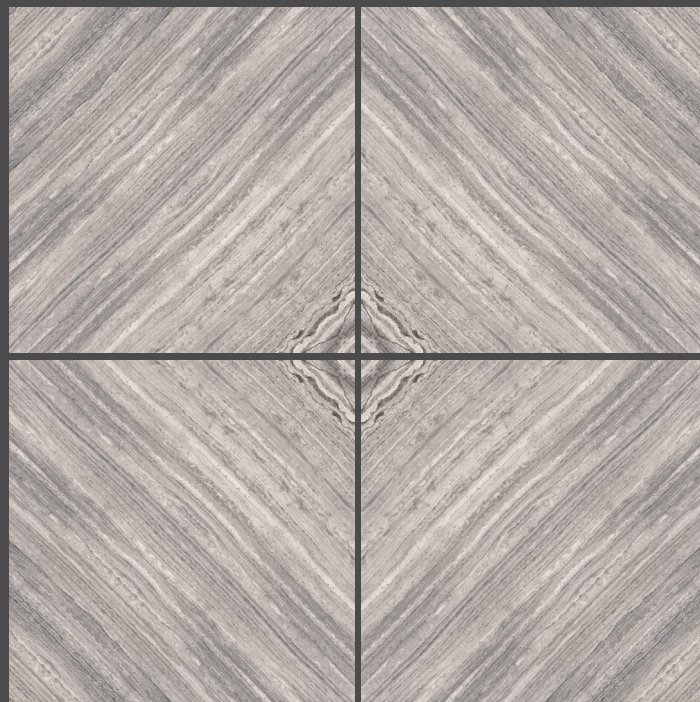

mirror gray
600X600MM

Use for
Wall

Use for
Floor

4mm Spacer
Recommended

FINISH : GLOSSY