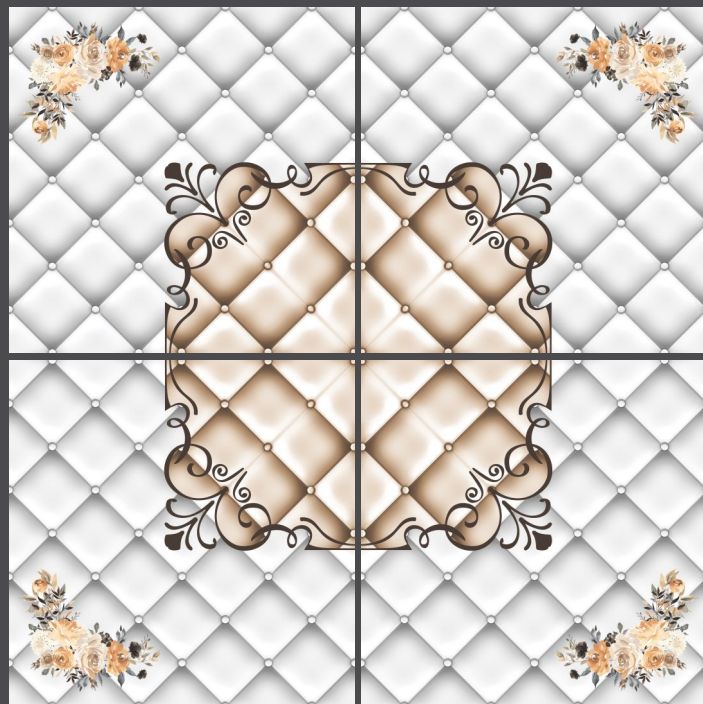

Use for
Wall

Use for
Floor

4mm Spacer
Recommended

FINISH : GLOSSY

tora onyx
600X600MM

velcon
600X600MM

Use for
Wall

Use for
Floor