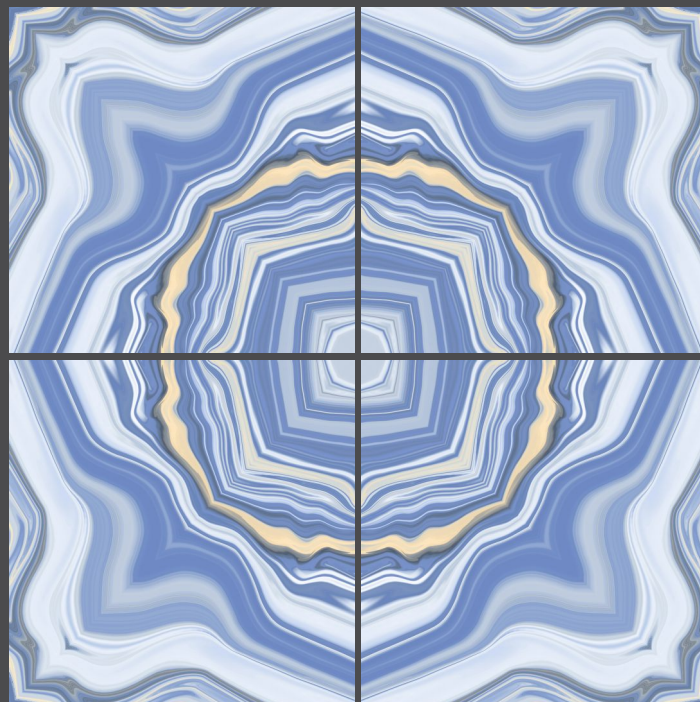

retro brown
600X600MM

Use for
Wall

Use for
Floor

4mm Spacer
Recommended

FINISH : GLOSSY

retro brown
600X600MM

rich blue
600X600MM

Use for
Wall