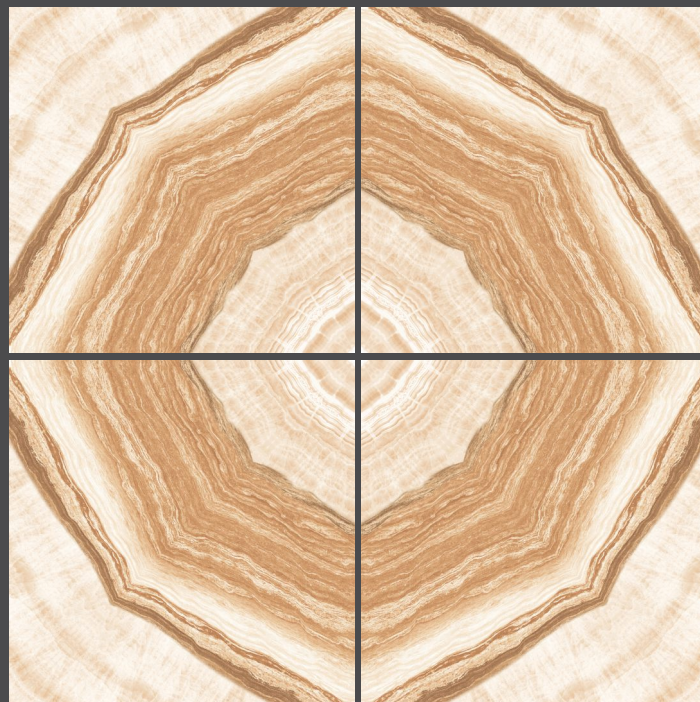

fiorio brown
600X600MM

Use for
Wall

Use for
Floor

4mm Spacer
Recommended

FINISH : GLOSSY