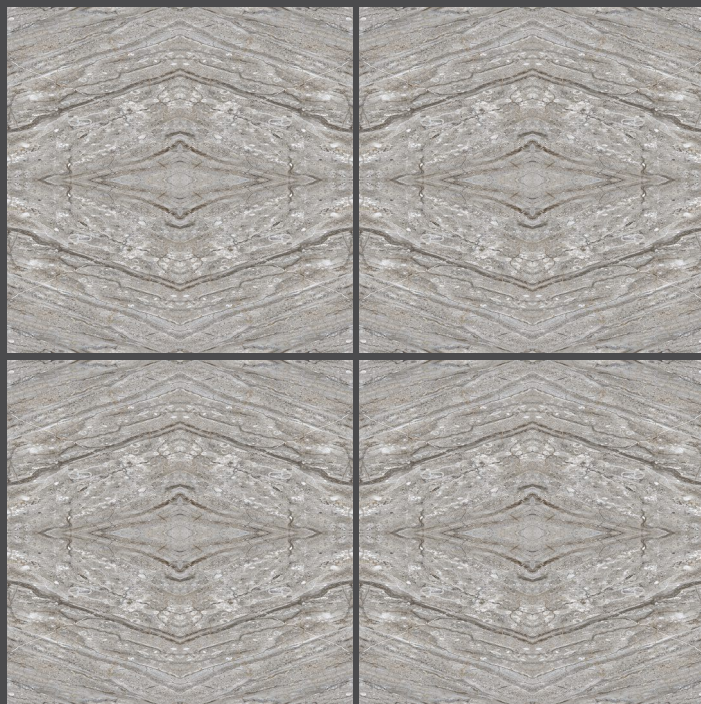

dallas grey
600X600MM

Use for
Wall

Use for
Floor

4mm Spacer
Recommended

FINISH : GLOSSY