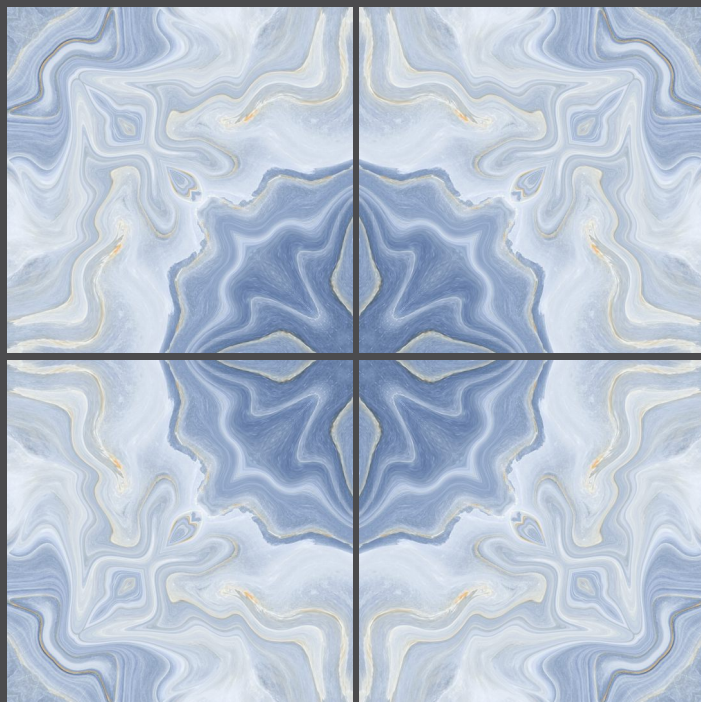

Use for
Floor

4mm Spacer
Recommended

FINISH : GLOSSY

zest
book match collection

fango mix
600X600MM

fantana blue
600X600MM

Use for
Wall

Use for
Floor