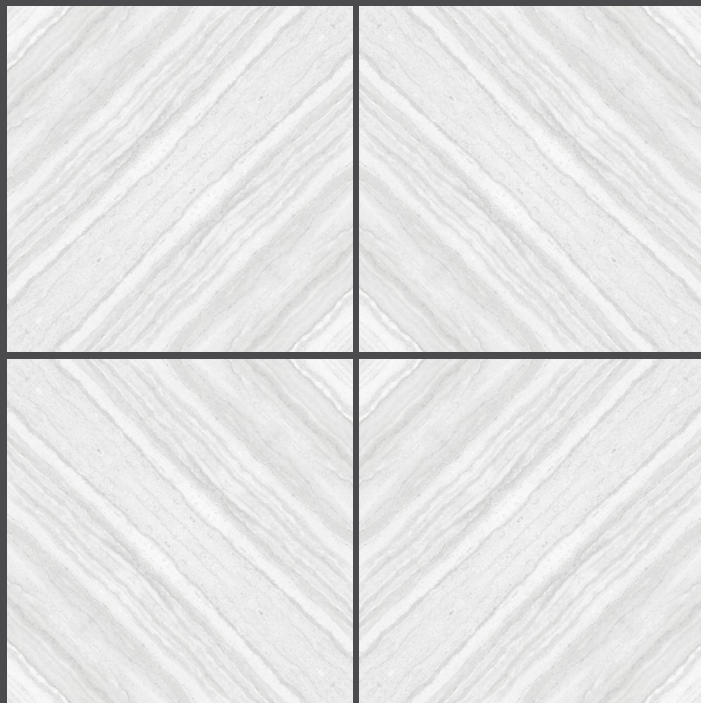

elise white
600X600MM

Use for
Wall

Use for
Floor

4mm Spacer
Recommended

FINISH : GLOSSY