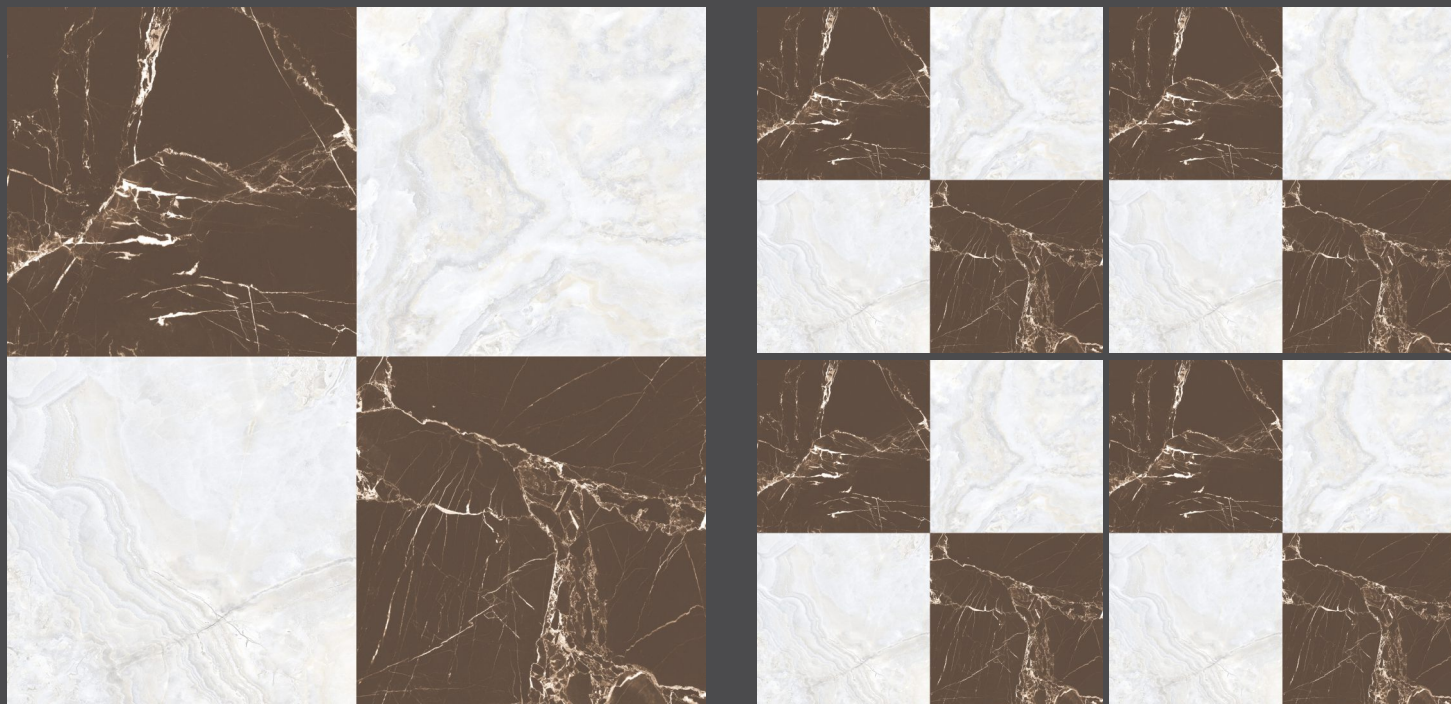

Use for
Floor

4mm Spacer
Recommended

FINISH : GLOSSY

zest
book match collection

iris biege
600X600MM

italian chess coffee
600X600MM

Use for
Wall

Use for
Floor