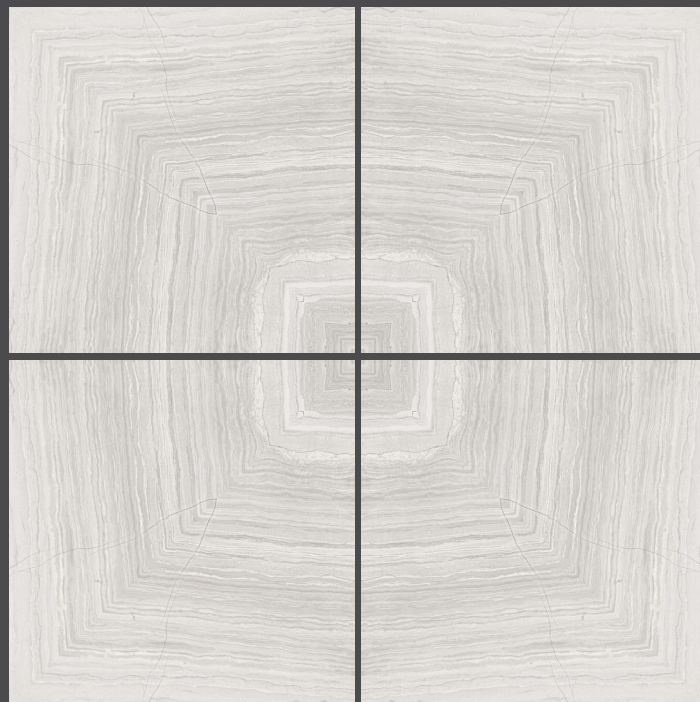

cristal grey
600X600MM

Use for
Wall

Use for
Floor

4mm Spacer
Recommended

FINISH : GLOSSY