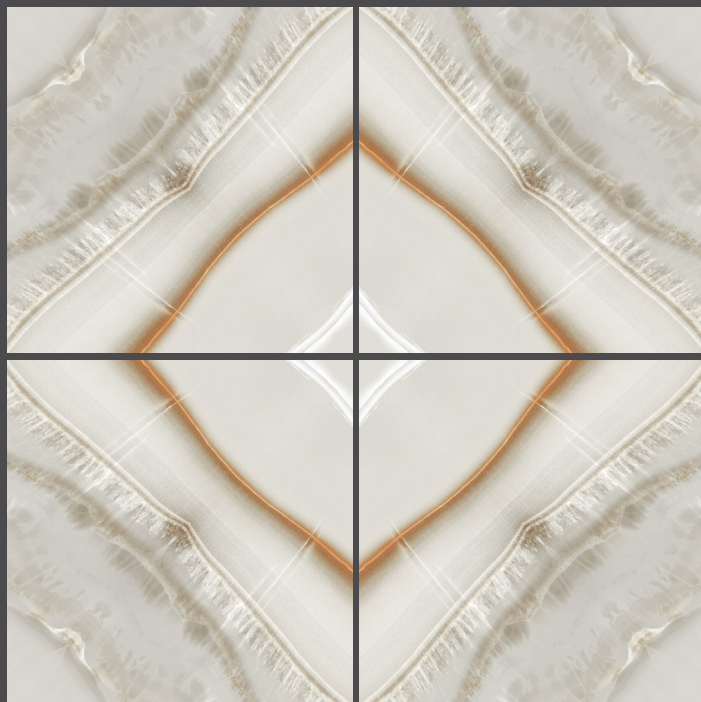

Use for
Wall

Use for
Floor

4mm Spacer
Recommended

FINISH : GLOSSY

dolomita ash
600X600MM

Use for
Wall

Use for
Floor

4mm Spacer
Recommended