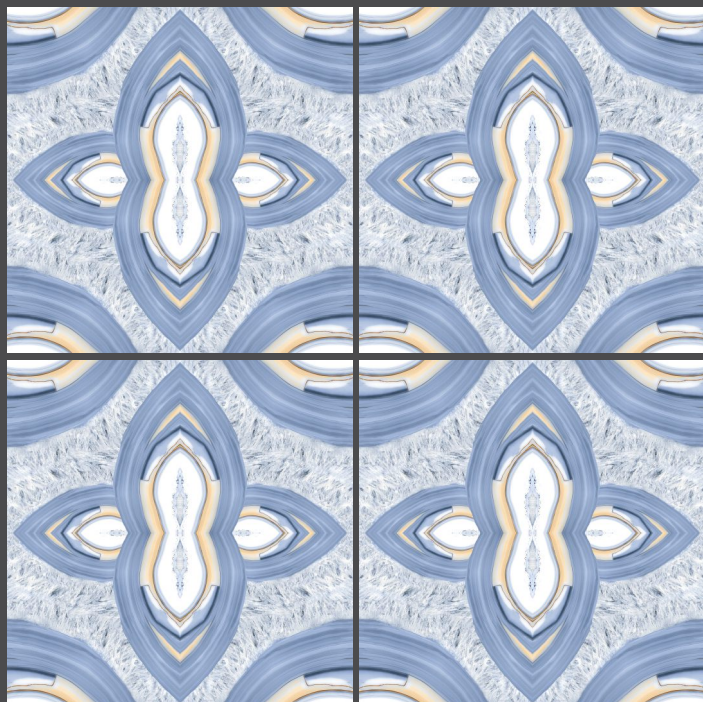

denver blue
600X600MM

Use for
Wall

Use for
Floor

4mm Spacer
Recommended

FINISH : GLOSSY