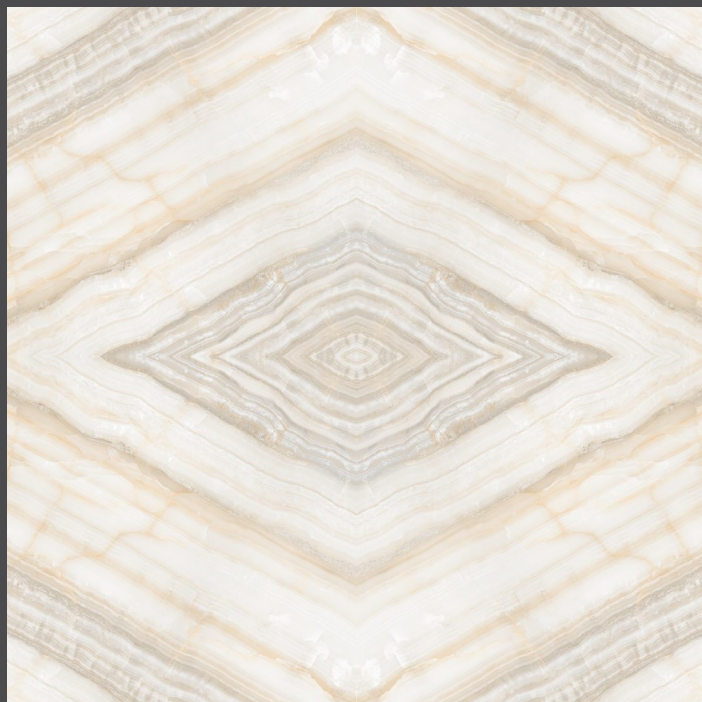

recteza crema
600X600MM

Use for
Wall

Use for
Floor

4mm Spacer
Recommended

FINISH : GLOSSY