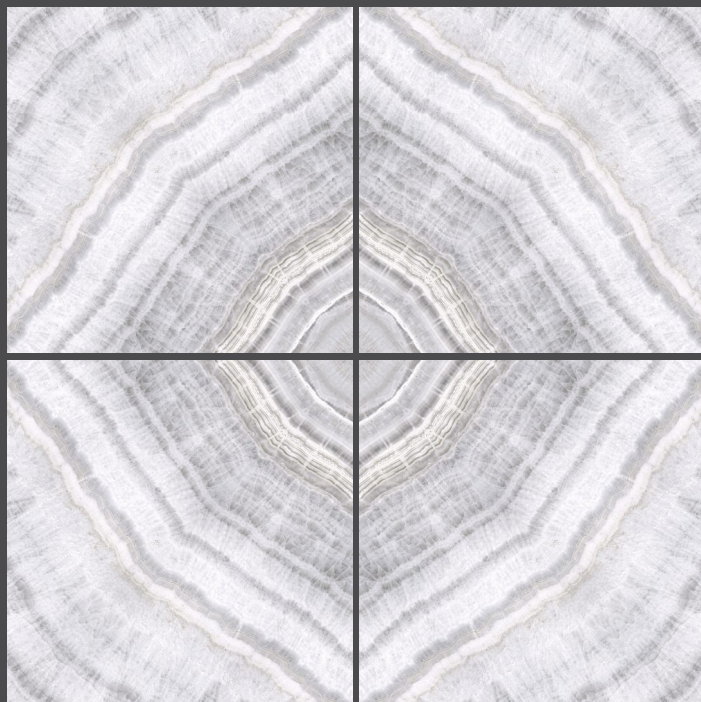

Use for
Floor

4mm Spacer
Recommended

FINISH : GLOSSY

rich blue
600X600MM

river blue
600X600MM

Use for
Wall

Use for
Floor

4mm Spacer
Recommended