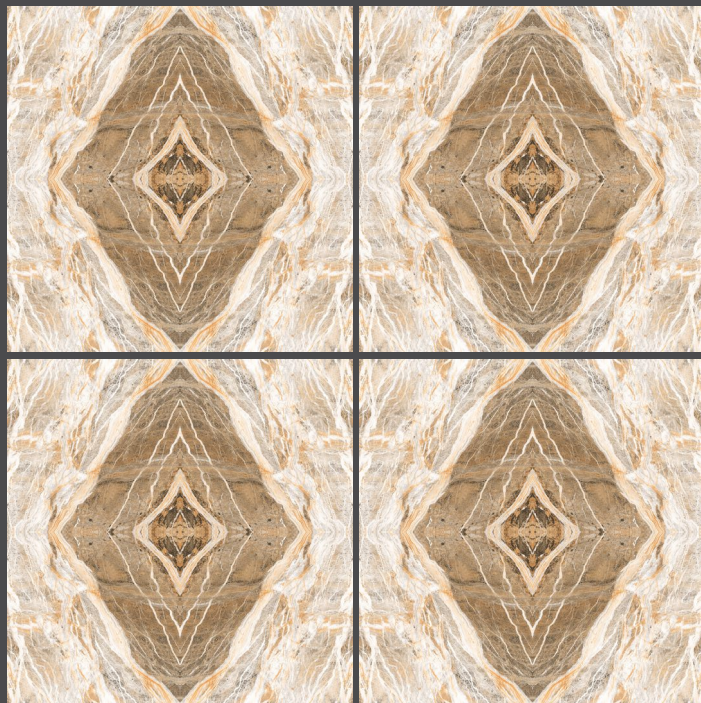

daxon beige
600X600MM

Use for
Wall

Use for
Floor

4mm Spacer
Recommended

FINISH : GLOSSY