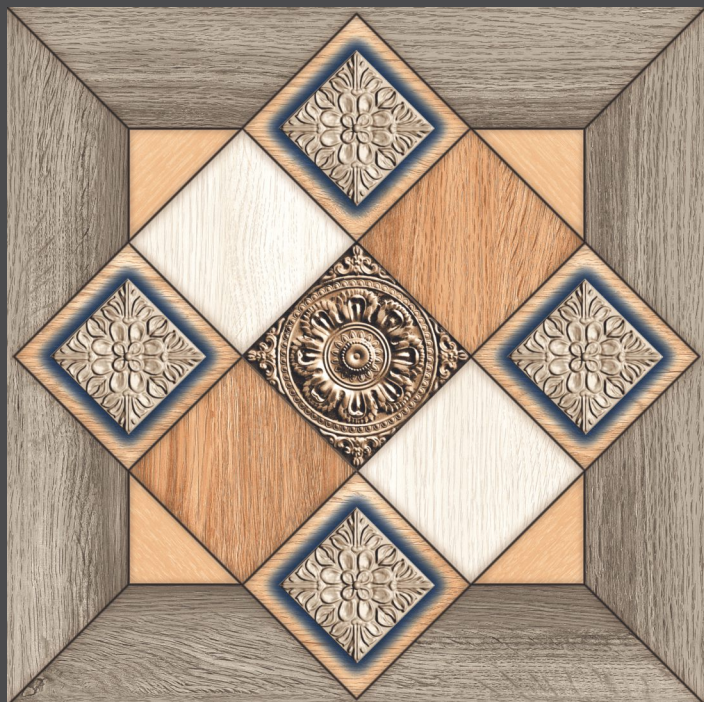

antique onyx
600X600MM

Use for
Wall

Use for
Floor

4mm Spacer
Recommended

FINISH : GLOSSY

zest
book match collection

antique onyx
600X600MM

alex wood
600X600MM

Use for
Wall

Use for
Floor

4mm Spacer
Recommended

FINISH : GLOSSY

zest
book match collection

alex wood
600X600MM

atlas white
600X600MM

Use for
Wall