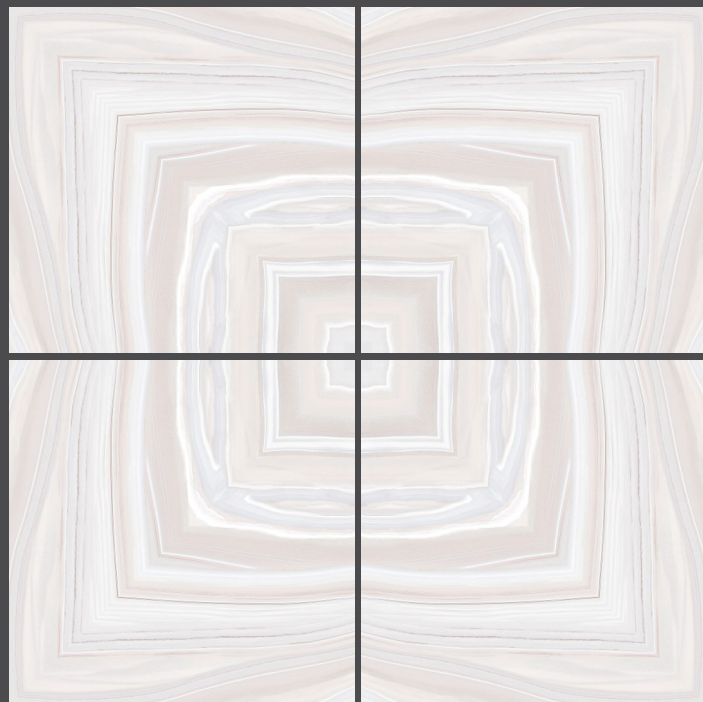

verona multi
600X600MM

Use for
Wall

Use for
Floor

4mm Spacer
Recommended

FINISH : GLOSSY