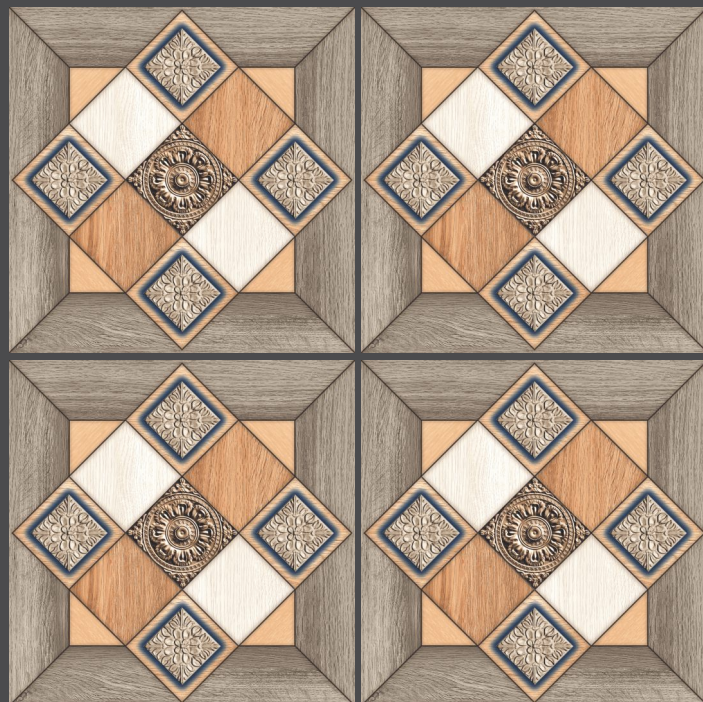

antique onyx
600X600MM

Use for
Wall

Use for
Floor

4mm Spacer
Recommended

FINISH : GLOSSY

zest
book match collection

antique onyx
600X600MM

alex wood
600X600MM

Use for
Wall

Use for
Floor

4mm Spacer
Recommended

FINISH : GLOSSY

zest
book match collection

alex wood
600X600MM

atlas white
600X600MM

Use for
Wall