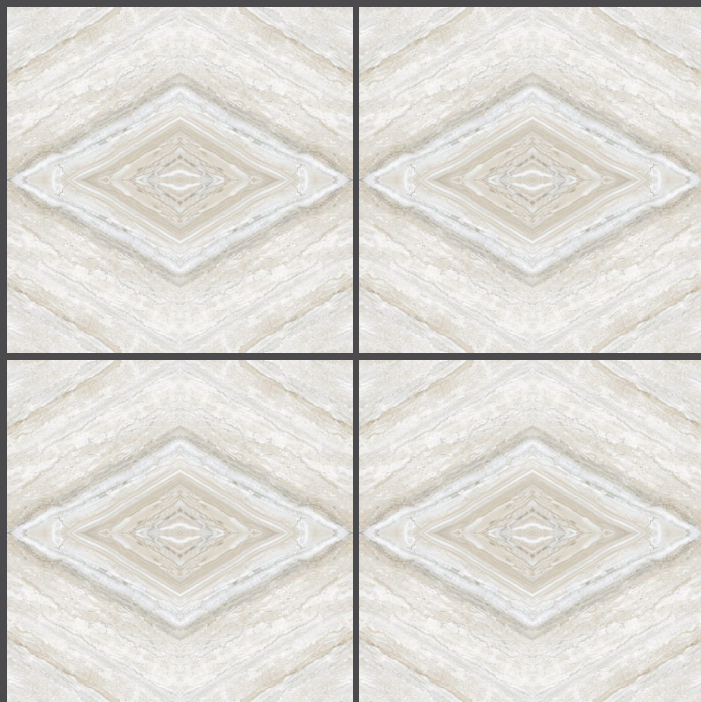

Use for
Floor

4mm Spacer
Recommended

FINISH : GLOSSY

melody onyx
600X600MM

metrix grey
600X600MM

Use for
Wall

Use for
Floor

4mm Spacer
Recommended