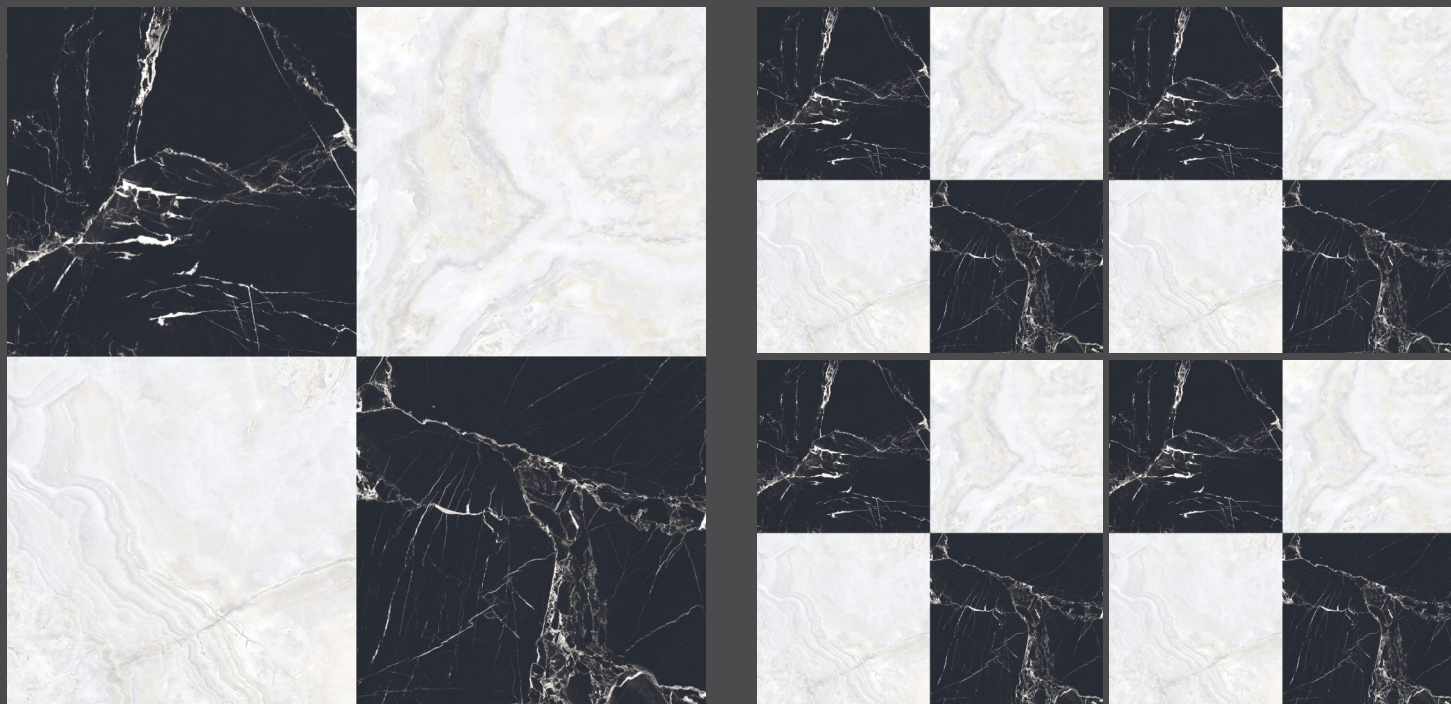

italian chess nero
600X600MM

FINISH : GLOSSY