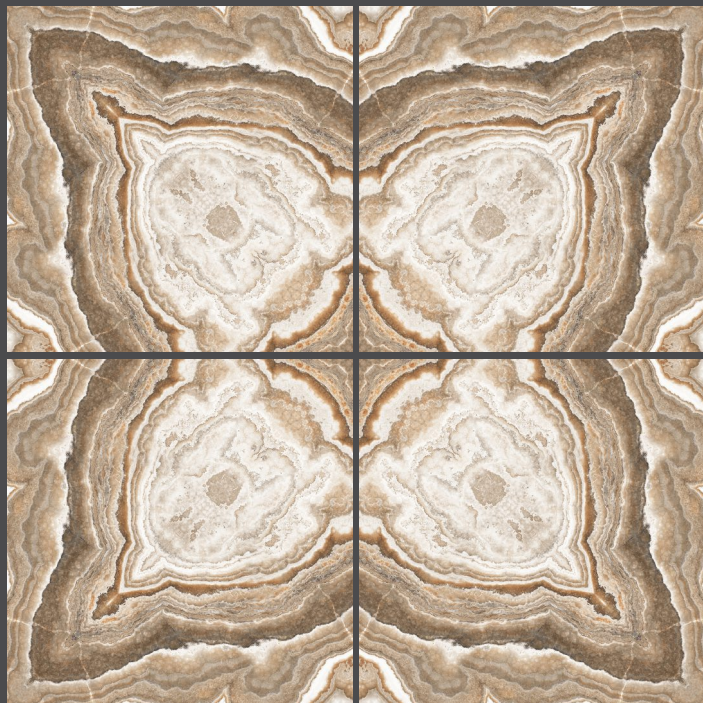

Use for
Wall

Use for
Floor

4mm Spacer
Recommended

FINISH : GLOSSY

zest
book match collection

canyon star
600X600MM

chromatic brown
600X600MM

Use for
Wall