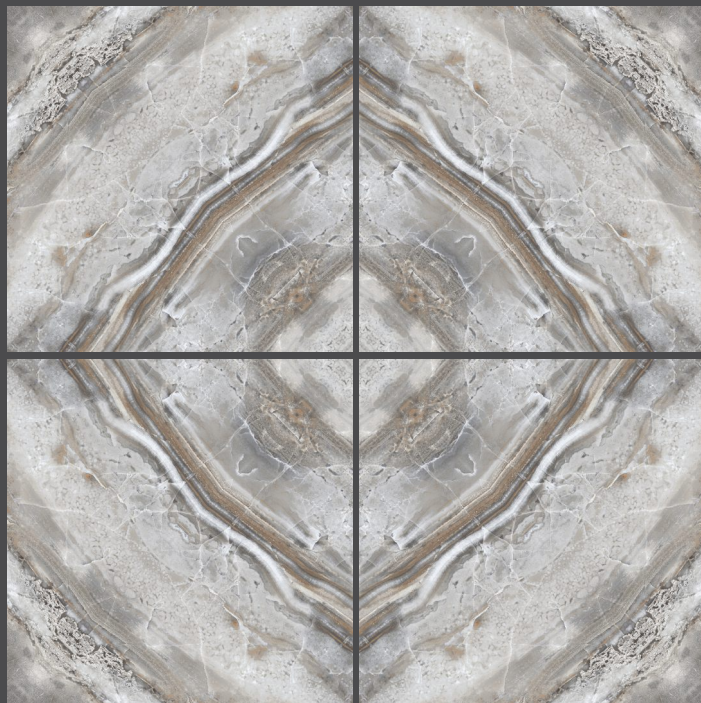

Use for
Wall

Use for
Floor

4mm Spacer
Recommended

FINISH : GLOSSY

zest
book match collection

epson brown
600X600MM

estro brown
600X600MM

estro grey
600X600MM