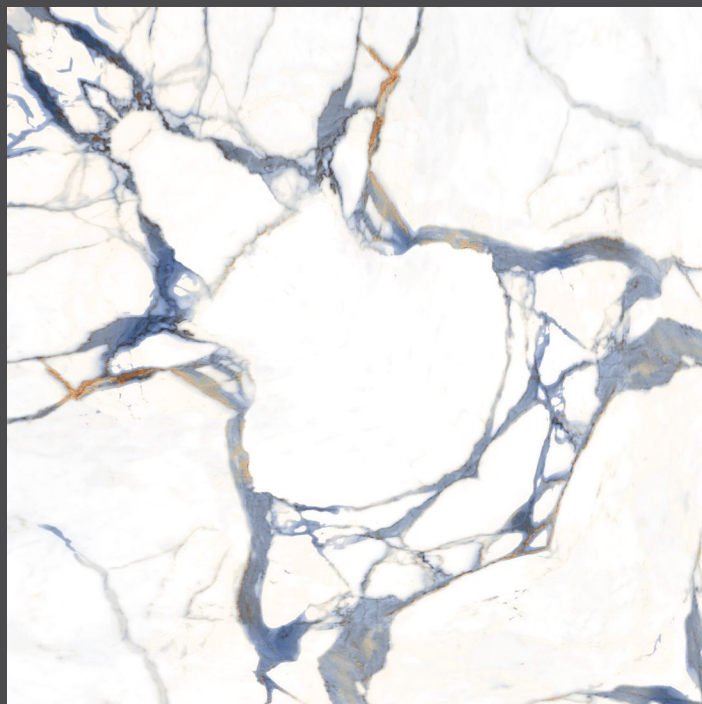

marmol blue
600X600MM

Use for
Wall

Use for
Floor

4mm Spacer
Recommended

FINISH : GLOSSY