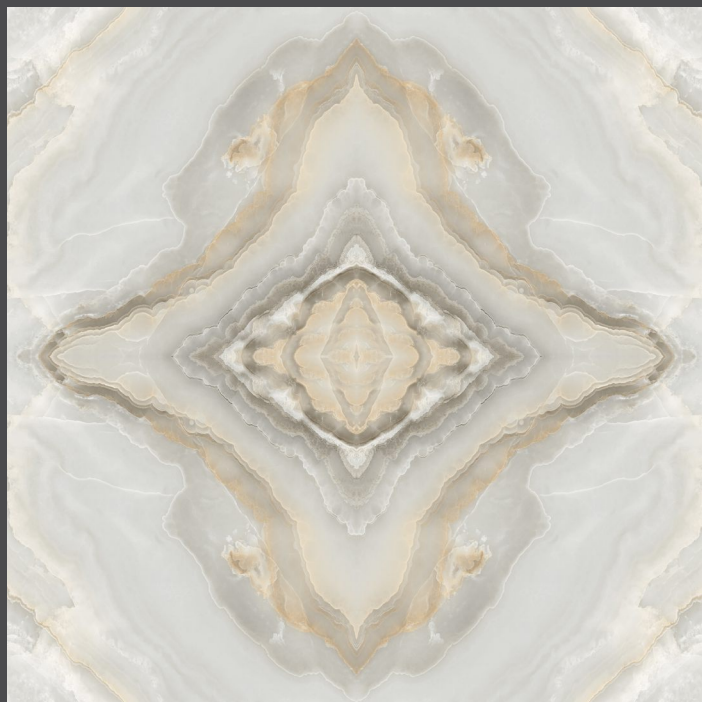

marvel blue
600X600MM

Use for
Wall

Use for
Floor

4mm Spacer
Recommended

FINISH : GLOSSY

marvel blue
600X600MM

melody onyx
600X600MM

Use for
Wall