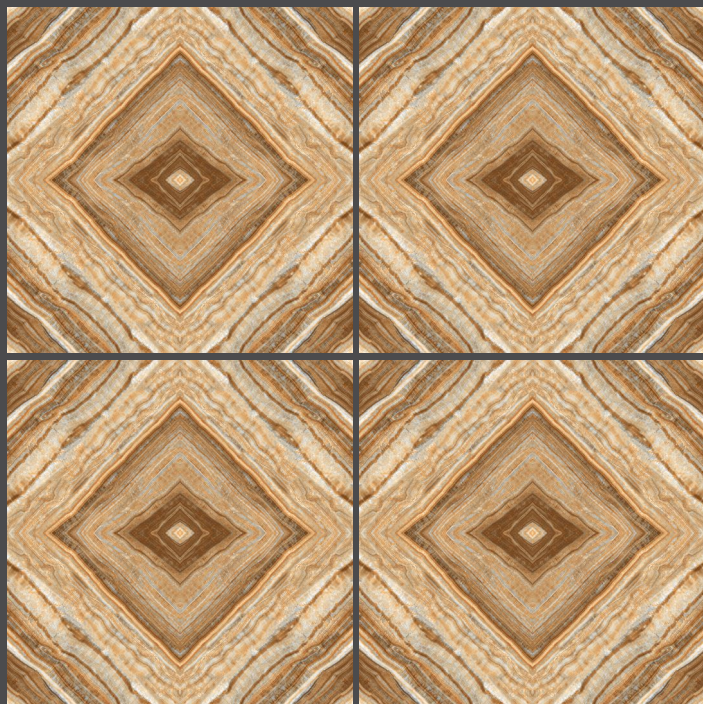

rubel brown
600X600MM

Use for
Wall

Use for
Floor

4mm Spacer
Recommended

FINISH : GLOSSY