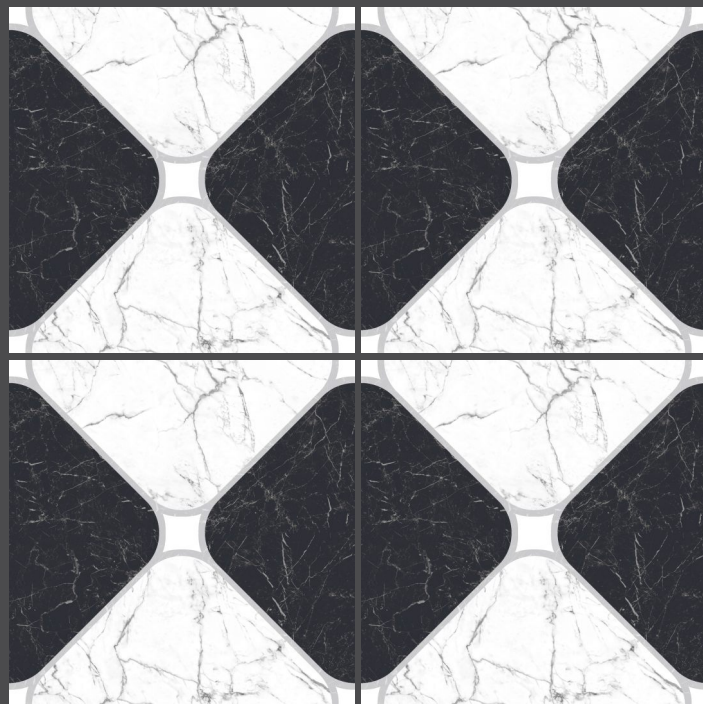

orlando black
600X600MM

Use for
Wall

Use for
Floor

4mm Spacer
Recommended

FINISH : GLOSSY

orlando black
600X600MM

oro wave
600X600MM

Use for
Wall