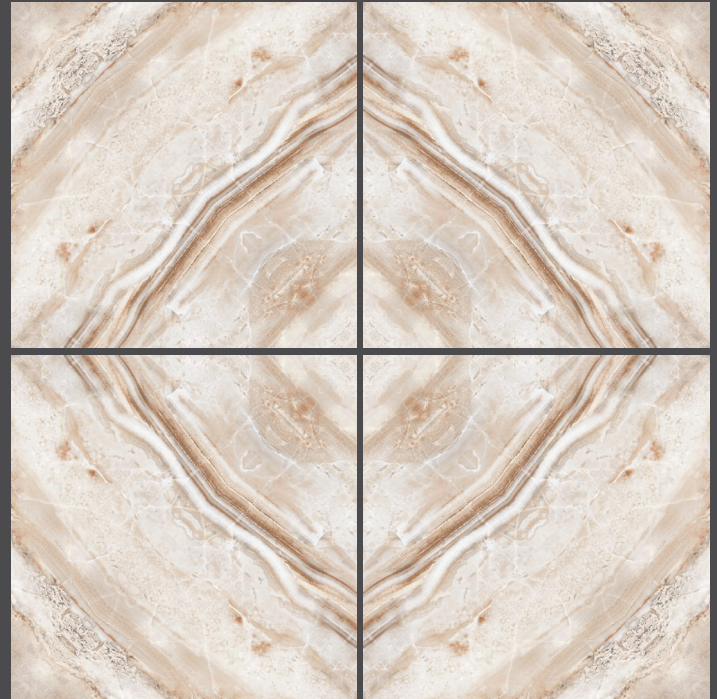

Use for
Wall

Use for
Floor

4mm Spacer
Recommended

FINISH : GLOSSY

zest
book match collection

epson brown
600X600MM

estro brown
600X600MM

estro grey
600X600MM