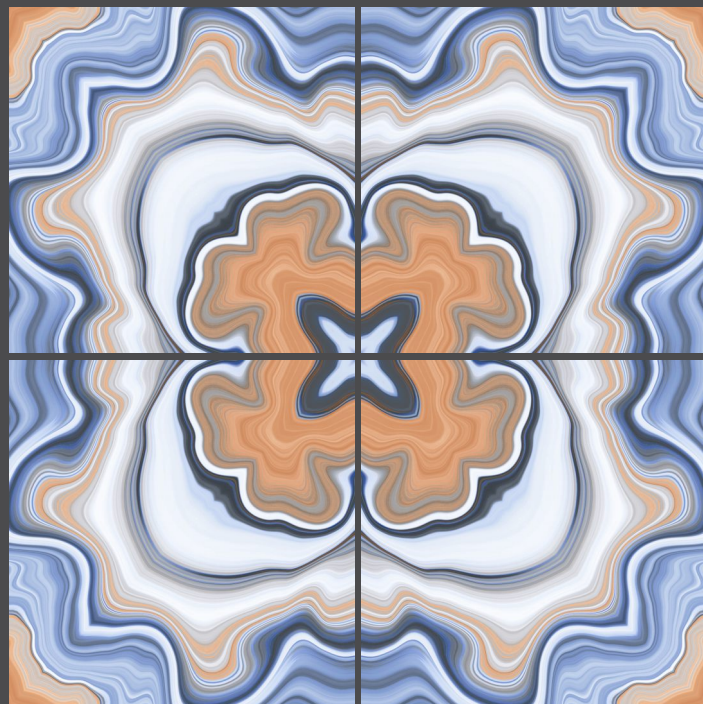

Use for
Wall

Use for
Floor

4mm Spacer
Recommended

FINISH : GLOSSY

zest
book match collection

estro grey
600X600MM

fango mix
600X600MM

Use for
Wall