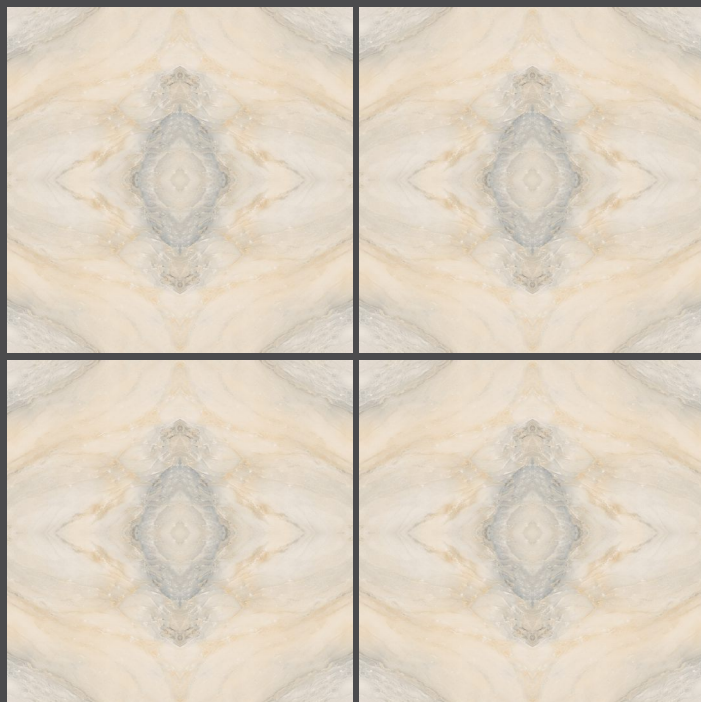

eden beige
600X600MM

Use for
Wall

Use for
Floor

4mm Spacer
Recommended

FINISH : GLOSSY